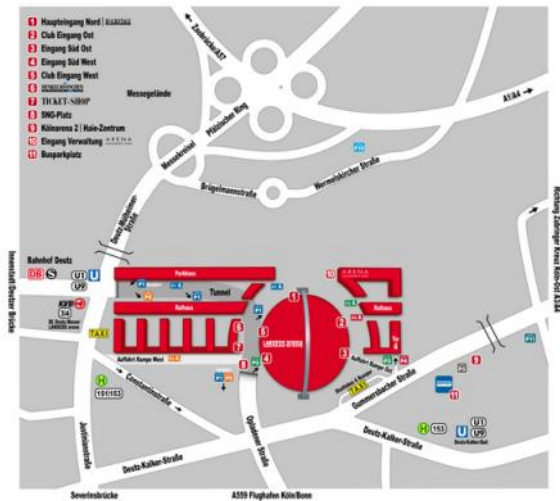

Backstage Restaurant
2017 IIHF WM
LANXESS arena

- 
- Special VIP entrance
 - View to the ice rink from Gallery
 - Comfortable seats directly in front of the Backstage Restaurant

- Exclusive buffet with starters, main course, dessert and cheese
- Great variety of beverages
- Parking possibilities with direct access to the arena for 12,50€/car

Further Information

© 2016 LES EDITIONS ALBERT RENE / GOSCINNY-UDERZO

Public transport/parking

See you in 2017

Seating

Public transport

The LANXESS arena is in a prominent location in the Rheinmetropolis: Located right in the heart of Cologne and still with great access to all relating motorways. Furthermore an innovative infrastructure of public transportation is provided and will take every guest to our arena efficiently.

The train station KOELN-DEUTZ is located right next to the LANXESS arena and directly reachable through a short walkway.

KOELN-HAUPTBAHNHOF, the main train station of Cologne, is directly reachable within five minutes via public transport.

AccorHotels Arena

Group

B

	CAN Canada
	FIN Finland
	CZE Czech Republic
	SUI Switzerland
	BLR Belarus
	NOR Norway
	FRA France
	SLO Slovenia

Opening Game in LANXESS arena Cologne.

PLAYING FORMAT

The overall bottom ranked teams of the final ranking will be relegated to the 2018 IIHF Ice Hockey World Championship Division I Group A.