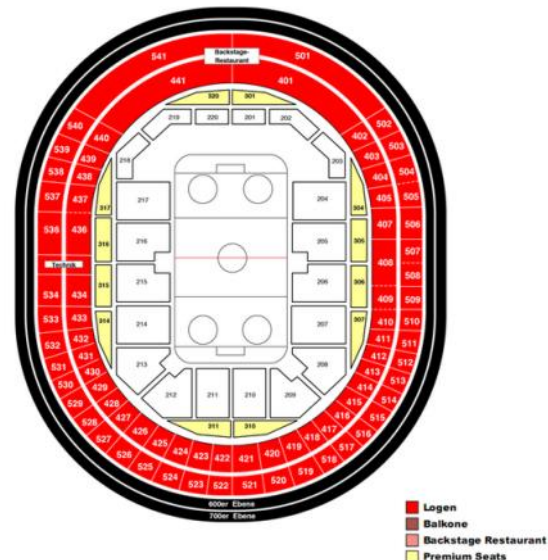

VIP & Hospitality

Sky Boxes
2017 IIHF WM
LANXESS arena

- 
- Sky Box for minimum of 12 persons
 - Stay from doors open until the end of the game
 - Direct access to comfortable seats in front of the Sky Box

Backstage Restaurant
2017 IIHF WM
LANXESS arena

- 
- Special VIP entrance
 - View to the ice rink from Gallery
 - Comfortable seats directly in front of the Backstage Restaurant

- Exclusive buffet with starters, main course, dessert and cheese
- Great variety of beverages
- Parking possibilities with direct access to the arena for 12,50€/car

**Premium Seats
2017 IIHF WM
LANXESS arena**

- 
- Premium seats
 - Private and comfortable
 - A lot of legroom, arm rests and folding tables

- Exclusive buffet with starters, main course, dessert and cheese in the dedicated club room
- Great variety of beverages
- Parking possibilities with direct access to the arena for 12,50€/car

Further Information

© 2016 LES EDITIONS ALBERT RENE / GOSCINNY-UDERZO

Public transport/parking

See you in 2017

Seating

Public transport

The LANXESS arena is in a prominent location in the Rheinmetropolis: Located right in the heart of Cologne and still with great access to all relating motorways. Furthermore an innovative infrastructure of public transportation is provided and will take every guest to our arena efficiently.